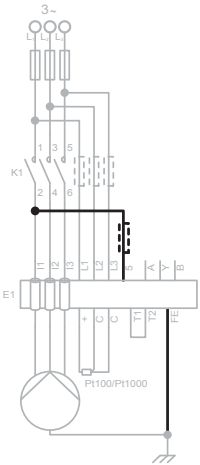

3

4

3~ MOT MG 160MB2 - 42FF		IP55		CL F		P <sub>110</sub>		kW No 85817424		CE		
50 Hz	U 380 - 415D	V 50	Hz U 380 - 480D		V					GFCI		
Eff. %	I <sub>1/1</sub> 21.4	A	Eff. %	I <sub>max</sub> 23.6	A							
90	I <sub>max</sub> 23.6	A	89 - 91	I <sub>max</sub> 23.6 - 19.2	A							
n <sub>1</sub> 2920	n <sub>2</sub> 2930	min <sup>-1</sup>	cos φ 0.89 - 0.87	n <sub>1</sub> 3480 - 3530	min <sup>-1</sup>	cos φ 0.90 - 0.86						
DE 7309BE	NNE 62.09.Z.C4	TP211		0419	Made in Hungary		GRUNDFO					

5

6a

7a

6b

7b

9

10

**OK**

S

MP 204

XI 1/1

Fault code	Trip	Warning	Cause of trip/warning
2	A	-	Missing phase
3	A	-	PTC/thermal switch
4	A	-	Too many automatic restarts per 24 hours
9	A	-	Wrong phase sequence
12	-	E	Service warning
15	A	-	Communication alarm for main system
18	A	-	Commanded trip (not in alarm log)
20	A	E	Low insulation resistance
21	-	E	Too many starts per hour
26	-	E	The motor is operating even if the MP 204 is tripped
32	A	E	Overvoltage
40	A	E	Undervoltage
48	A	E	Overload
56	A	E	Underload
64	A	E	Overtemperature, Tempcon measurement
71	A	E	Overtemperature, Pt100/Pt1000 measurement
91	-	E	Signal fault, Tempcon sensor
111	A	E	Current unbalance
112	A	E	Cos ?, max.
113	A	E	Cos ?, min.
120	A	-	Auxiliary winding fault
123	A	E	Starting capacitor, low
124	A	E	Run capacitor, low
175	-	E	Signal fault, Pt100/Pt1000 sensor