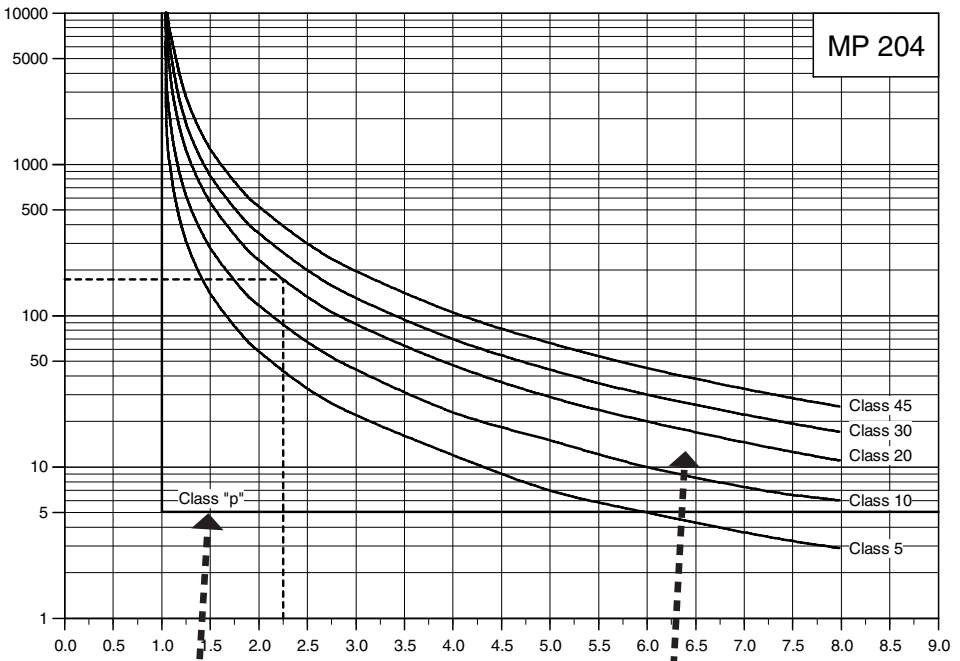

5

6a

7a

6b

7b

9

10

**OK**

S

MP 204

XI 1/1

Fault code	Trip	Warning	Cause of trip/warning
2	A	-	Missing phase
3	A	-	PTC/thermal switch
4	A	-	Too many automatic restarts per 24 hours
9	A	-	Wrong phase sequence
12	-	E	Service warning
15	A	-	Communication alarm for main system
18	A	-	Commanded trip (not in alarm log)
20	A	E	Low insulation resistance
21	-	E	Too many starts per hour
26	-	E	The motor is operating even if the MP 204 is tripped
32	A	E	Overvoltage
40	A	E	Undervoltage
48	A	E	Overload
56	A	E	Underload
64	A	E	Overtemperature, Tempcon measurement
71	A	E	Overtemperature, Pt100/Pt1000 measurement
91	-	E	Signal fault, Tempcon sensor
111	A	E	Current unbalance
112	A	E	Cos ?, max.
113	A	E	Cos ?, min.
120	A	-	Auxiliary winding fault
123	A	E	Starting capacitor, low
124	A	E	Run capacitor, low
175	-	E	Signal fault, Pt100/Pt1000 sensor