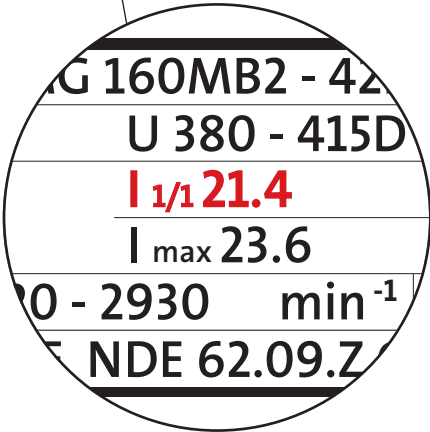

# MP 204

3a

3b

**A****B**

C

D

2

3-MOT MG 160MB2-2FF300-C2	IP55	CLF	IP:11.0	kW/No 85817424	CE
50 Hz U 380 - 415D	V 60	Hz U 380 - 480D	V		
Eff % I <sub>max</sub> 23.6	Δ Eff %	I <sub>max</sub> 23.6 - 19.2	A		
90	A 89 - 91	I <sub>max</sub> 23.6 - 19.2	A		
n 0 - 2930 min <sup>-1</sup>	cos φ 0.89 - 0.87	n 3480 - 3330	min <sup>-1</sup> cos φ 0.90 - 0.86		
DE 73098 NDE 62.09.Z-4	TFP211	In 3480 - 3330	0419	Made in Hungary	GRUNDFOS

3

4

3~ MOT MG 160MB2 - 42FF		IP55		CL F		P <sub>110</sub>		kW No 85817424		CE		
50 Hz	U 380 - 415D	V 50	Hz U 380 - 480D		V					GFCI		
Eff. %	I <sub>1/1</sub> 21.4	A	Eff. %	I <sub>max</sub> 23.6	A							
90	I <sub>max</sub> 23.6	A	89 - 91	I <sub>max</sub> 23.6 - 19.2	A							
n <sub>1</sub> 2920	n <sub>2</sub> 2930	min <sup>-1</sup>	cos φ 0.89 - 0.87	n <sub>1</sub> 3480 - 3530	min <sup>-1</sup>	cos φ 0.90 - 0.86						
DE 7309BE	NNE 62.09.Z.C4	TP211		0419	Made in Hungary		GRUNDFO					

S

MP 204

XI 1/1

Fault code	Trip	Warning	Cause of trip/warning
2	A	-	Missing phase
3	A	-	PTC/thermal switch
4	A	-	Too many automatic restarts per 24 hours
9	A	-	Wrong phase sequence
12	-	E	Service warning
15	A	-	Communication alarm for main system
18	A	-	Commanded trip (not in alarm log)
20	A	E	Low insulation resistance
21	-	E	Too many starts per hour
26	-	E	The motor is operating even if the MP 204 is tripped
32	A	E	Overvoltage
40	A	E	Undervoltage
48	A	E	Overload
56	A	E	Underload
64	A	E	Overtemperature, Tempcon measurement
71	A	E	Overtemperature, Pt100/Pt1000 measurement
91	-	E	Signal fault, Tempcon sensor
111	A	E	Current unbalance
112	A	E	Cos ?, max.
113	A	E	Cos ?, min.
120	A	-	Auxiliary winding fault
123	A	E	Starting capacitor, low
124	A	E	Run capacitor, low
175	-	E	Signal fault, Pt100/Pt1000 sensor