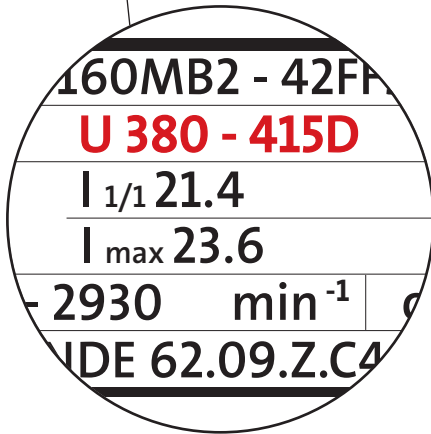

3~ MOT MG 160MB2 - 42FF		IP55		CL F		P₁₁₀		kW No 85817424		CE		
50 Hz	U 380 - 415D	V 50	Hz U 380 - 480D		V					GFCI		
Eff. %	I_{1/1} 21.4	A	Eff. %	I_{max} 23.6	A							
90	I_{max} 23.6	A	89 - 91	I_{max} 23.6 - 19.2	A							
n₁ 2920	n₂ 2930	min⁻¹	cos φ 0.89 - 0.87	n₁ 3480 - 3530	min⁻¹	cos φ 0.90 - 0.86						
DE 7309BE	NNE 62.09.Z.C4	TP211		0419	Made in Hungary		GRUNDFO					

5