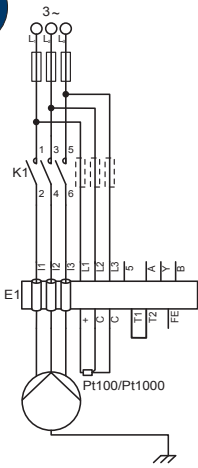

3

4

3~ MOT MG 160MB2 - 42FF		IP55		CL F		P <sub>110</sub>		kW No 85817424		CE		
50 Hz	U 380 - 415D	V 50	Hz U 380 - 480D		V					GFCI		
Eff. %	I <sub>1/1</sub> 21.4	A	Eff. %	I <sub>max</sub> 23.6	A							
90	I <sub>max</sub> 23.6	A	89 - 91	I <sub>max</sub> 23.6 - 19.2	A							
n <sub>1</sub> 2920	n <sub>2</sub> 2930	min <sup>-1</sup>	cos φ 0.89 - 0.87	n <sub>1</sub> 3480 - 3530	min <sup>-1</sup>	cos φ 0.90 - 0.86						
DE 7309BE	NNE 62.09.Z.C4	TP211		0419	Made in Hungary		GRUNDFO					

5

6a

7a

6b

7b

9

10

**OK**

S

MP 204

XI 1/1

Fault code	Trip	Warning	Cause of trip/warning
2	A	-	Missing phase
3	A	-	PTC/thermal switch
4	A	-	Too many automatic restarts per 24 hours
9	A	-	Wrong phase sequence
12	-	E	Service warning
15	A	-	Communication alarm for main system
18	A	-	Commanded trip (not in alarm log)
20	A	E	Low insulation resistance
21	-	E	Too many starts per hour
26	-	E	The motor is operating even if the MP 204 is tripped
32	A	E	Overvoltage
40	A	E	Undervoltage
48	A	E	Overload
56	A	E	Underload
64	A	E	Overtemperature, Tempcon measurement
71	A	E	Overtemperature, Pt100/Pt1000 measurement
91	-	E	Signal fault, Tempcon sensor
111	A	E	Current unbalance
112	A	E	Cos ?, max.
113	A	E	Cos ?, min.
120	A	-	Auxiliary winding fault
123	A	E	Starting capacitor, low
124	A	E	Run capacitor, low
175	-	E	Signal fault, Pt100/Pt1000 sensor