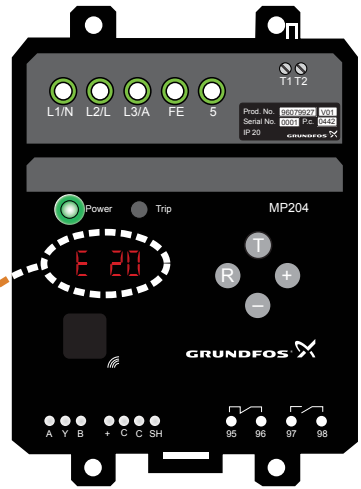

S

MP 204

XI 1/1

Fault code	Trip	Warning	Cause of trip/warning
2	A	-	Missing phase
3	A	-	PTC/thermal switch
4	A	-	Too many automatic restarts per 24 hours
9	A	-	Wrong phase sequence
12	-	E	Service warning
15	A	-	Communication alarm for main system
18	A	-	Commanded trip (not in alarm log)
20	A	E	Low insulation resistance
21	-	E	Too many starts per hour
26	-	E	The motor is operating even if the MP 204 is tripped
32	A	E	Overvoltage
40	A	E	Undervoltage
48	A	E	Overload
56	A	E	Underload
64	A	E	Overtemperature, Tempcon measurement
71	A	E	Overtemperature, Pt100/Pt1000 measurement
91	-	E	Signal fault, Tempcon sensor
111	A	E	Current unbalance
112	A	E	Cos ?, max.
113	A	E	Cos ?, min.
120	A	-	Auxiliary winding fault
123	A	E	Starting capacitor, low
124	A	E	Run capacitor, low
175	-	E	Signal fault, Pt100/Pt1000 sensor