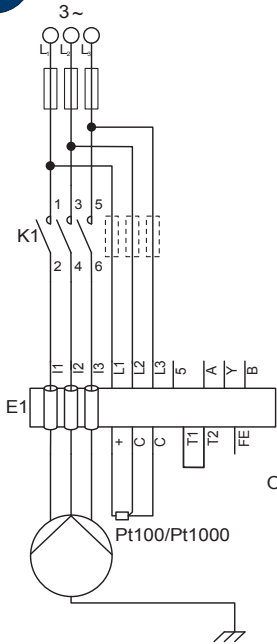

# MP 204

3a

3b

**A****B**

C

D

2

3-MOT MG 160MB2-2FF300-C2	IP55	CLF	IP:11.0	kW/No 85817424	CE
50 Hz U 380 - 415D	V 60	Hz U 380 - 480D	V		
Eff % I <sub>max</sub> 23.6	Δ Eff %	I <sub>max</sub> 23.6 - 19.2	A		
90	A 89 - 91	I <sub>max</sub> 23.6 - 19.2	A		
n 0 - 2930 min <sup>-1</sup>	cos φ 0.89 - 0.87	n 3480 - 3330	min <sup>-1</sup> cos φ 0.90 - 0.86		
DE 73098 NDE 62.09.Z-4	TFP211	In 3480 - 3330	0419	Made in Hungary	GRUNDFOS

3

4

3~ MOT MG 160MB2 - 42FF		IP55		CL F		P <sub>110</sub>		kW No 85817424		CE		
50 Hz	U 380 - 415D	V 50	Hz U 380 - 480D		V					GFCI		
Eff. %	I <sub>1/1</sub> 21.4	A	Eff. %	I <sub>max</sub> 23.6	A							
90	I <sub>max</sub> 23.6	A	89 - 91	I <sub>max</sub> 23.6 - 19.2	A							
n <sub>1</sub> 2920	n <sub>2</sub> 2930	min <sup>-1</sup>	cos φ 0.89 - 0.87	n <sub>1</sub> 3480 - 3530	min <sup>-1</sup>	cos φ 0.90 - 0.86						
DE 7309BE	NNE 62.09.Z.C4	TP211		0419	Made in Hungary		GRUNDFO					

5

6a

7a

6b

7b

9

10

**OK**

S

MP 204

XI 1/1

Fault code	Trip	Warning	Cause of trip/warning
2	A	-	Missing phase
3	A	-	PTC/thermal switch
4	A	-	Too many automatic restarts per 24 hours
9	A	-	Wrong phase sequence
12	-	E	Service warning
15	A	-	Communication alarm for main system
18	A	-	Commanded trip (not in alarm log)
20	A	E	Low insulation resistance
21	-	E	Too many starts per hour
26	-	E	The motor is operating even if the MP 204 is tripped
32	A	E	Overvoltage
40	A	E	Undervoltage
48	A	E	Overload
56	A	E	Underload
64	A	E	Overtemperature, Tempcon measurement
71	A	E	Overtemperature, Pt100/Pt1000 measurement
91	-	E	Signal fault, Tempcon sensor
111	A	E	Current unbalance
112	A	E	Cos ?, max.
113	A	E	Cos ?, min.
120	A	-	Auxiliary winding fault
123	A	E	Starting capacitor, low
124	A	E	Run capacitor, low
175	-	E	Signal fault, Pt100/Pt1000 sensor