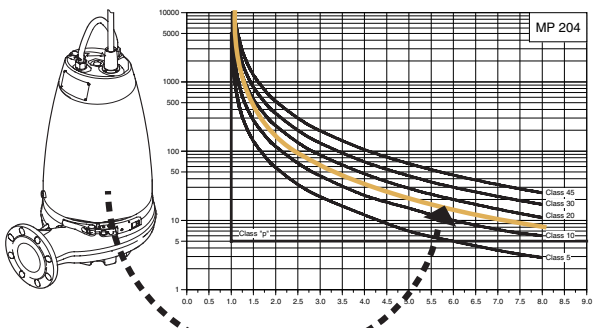

5

6a

7a

6b

7b

9

10

**OK**

S

MP 204

XI 1/1

Fault code	Trip	Warning	Cause of trip/warning
2	A	-	Missing phase
3	A	-	PTC/thermal switch
4	A	-	Too many automatic restarts per 24 hours
9	A	-	Wrong phase sequence
12	-	E	Service warning
15	A	-	Communication alarm for main system
18	A	-	Commanded trip (not in alarm log)
20	A	E	Low insulation resistance
21	-	E	Too many starts per hour
26	-	E	The motor is operating even if the MP 204 is tripped
32	A	E	Overvoltage
40	A	E	Undervoltage
48	A	E	Overload
56	A	E	Underload
64	A	E	Overtemperature, Tempcon measurement
71	A	E	Overtemperature, Pt100/Pt1000 measurement
91	-	E	Signal fault, Tempcon sensor
111	A	E	Current unbalance
112	A	E	Cos ?, max.
113	A	E	Cos ?, min.
120	A	-	Auxiliary winding fault
123	A	E	Starting capacitor, low
124	A	E	Run capacitor, low
175	-	E	Signal fault, Pt100/Pt1000 sensor