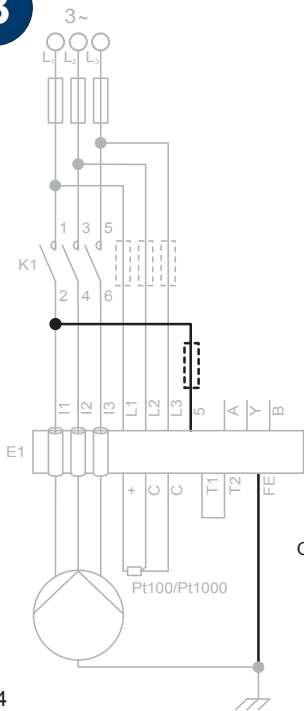

# MP 204

3a

3b

**A****B**

C

D

2

3-MOT MG 160MB2-2FF300-C2	IP55	CLF	IP:11.0	kW/No 85817424	CE
50 Hz U 380 - 415D	V 60	Hz U 380 - 480D	V		
Eff % I <sub>max</sub> 23.6	Δ Eff %	I <sub>max</sub> 23.6 - 19.2	A		
90	A 89 - 91	I <sub>max</sub> 23.6 - 19.2	A		
n 0 - 2930 min <sup>-1</sup>	cos φ 0.89 - 0.87	n 3480 - 3330	min <sup>-1</sup> cos φ 0.90 - 0.86		
DE 73098 NDE 62.09.Z-4	TFP211	In 3480 - 3330	0419	Made in Hungary	GRUNDFOS

3

4

3~ MOT MG 160MB2 - 42FF		IP55		CL F		P <sub>110</sub>		kW No 85817424		CE		
50 Hz	U 380 - 415D	V 50	Hz U 380 - 480D		V					GFCI		
Eff. %	I <sub>1/1</sub> 21.4	A	Eff. %	I <sub>max</sub> 23.6	A							
90	I <sub>max</sub> 23.6	A	89 - 91	I <sub>max</sub> 23.6 - 19.2	A							
n <sub>1</sub> 2920	n <sub>2</sub> 2930	min <sup>-1</sup>	cos φ 0.89 - 0.87	n <sub>1</sub> 3480 - 3530	min <sup>-1</sup>	cos φ 0.90 - 0.86						
DE 7309BE	NNE 62.09.Z.C4	TP211		0419	Made in Hungary		GRUNDFO					

S

MP 204

XI 1/1

Fault code	Trip	Warning	Cause of trip/warning
2	A	-	Missing phase
3	A	-	PTC/thermal switch
4	A	-	Too many automatic restarts per 24 hours
9	A	-	Wrong phase sequence
12	-	E	Service warning
15	A	-	Communication alarm for main system
18	A	-	Commanded trip (not in alarm log)
20	A	E	Low insulation resistance
21	-	E	Too many starts per hour
26	-	E	The motor is operating even if the MP 204 is tripped
32	A	E	Overvoltage
40	A	E	Undervoltage
48	A	E	Overload
56	A	E	Underload
64	A	E	Overtemperature, Tempcon measurement
71	A	E	Overtemperature, Pt100/Pt1000 measurement
91	-	E	Signal fault, Tempcon sensor
111	A	E	Current unbalance
112	A	E	Cos ?, max.
113	A	E	Cos ?, min.
120	A	-	Auxiliary winding fault
123	A	E	Starting capacitor, low
124	A	E	Run capacitor, low
175	-	E	Signal fault, Pt100/Pt1000 sensor