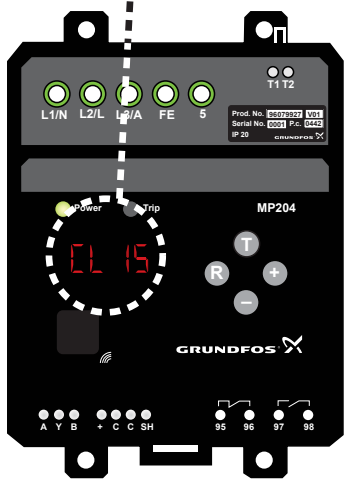

S

MP 204

XI 1/1

Fault code	Trip	Warning	Cause of trip/warning
2	A	-	Missing phase
3	A	-	PTC/thermal switch
4	A	-	Too many automatic restarts per 24 hours
9	A	-	Wrong phase sequence
12	-	E	Service warning
15	A	-	Communication alarm for main system
18	A	-	Commanded trip (not in alarm log)
20	A	E	Low insulation resistance
21	-	E	Too many starts per hour
26	-	E	The motor is operating even if the MP 204 is tripped
32	A	E	Overvoltage
40	A	E	Undervoltage
48	A	E	Overload
56	A	E	Underload
64	A	E	Overtemperature, Tempcon measurement
71	A	E	Overtemperature, Pt100/Pt1000 measurement
91	-	E	Signal fault, Tempcon sensor
111	A	E	Current unbalance
112	A	E	Cos ?, max.
113	A	E	Cos ?, min.
120	A	-	Auxiliary winding fault
123	A	E	Starting capacitor, low
124	A	E	Run capacitor, low
175	-	E	Signal fault, Pt100/Pt1000 sensor