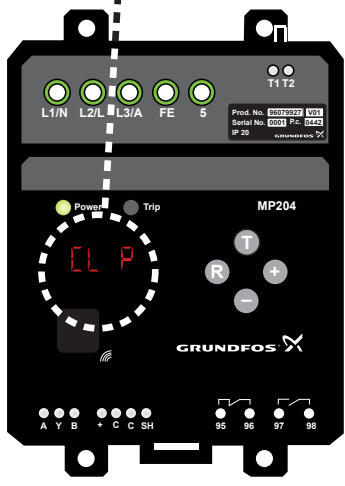

# MP 204

3a

3b

**A****B**

C

D

2

3-MOT MG 160MB2-2FF300-C2	IP55	CLF	IP:11.0	kW/No 85817424	CE
50 Hz U 380 - 415D	V 60	Hz U 380 - 480D	V		
Eff % I <sub>max</sub> 23.6	Δ Eff %	I <sub>max</sub> 23.6 - 19.2	A		
90	A 89 - 91	I <sub>max</sub> 23.6 - 19.2	A		
n 0 - 2930 min <sup>-1</sup>	cos φ 0.89 - 0.87	n 3480 - 3330	min <sup>-1</sup> cos φ 0.90 - 0.86		
DE 73098 NDE 62.09.Z-4	TFP211	In 3480 - 3330	0419	Made in Hungary	GRUNDFOS

3

4

3~ MOT MG 160MB2 - 42FF		IP55		CL F		P <sub>110</sub>		kW No 85817424		CE		
50 Hz	U 380 - 415D	V 50	Hz U 380 - 480D		V					GFCI		
Eff. %	I <sub>1/1</sub> 21.4	A	Eff. %	I <sub>max</sub> 23.6	A							
90	I <sub>max</sub> 23.6	A	89 - 91	I <sub>max</sub> 23.6 - 19.2	A							
n <sub>1</sub> 2920	n <sub>2</sub> 2930	min <sup>-1</sup>	cos φ 0.89 - 0.87	n <sub>1</sub> 3480 - 3530	min <sup>-1</sup>	cos φ 0.90 - 0.86						
DE 7309BE	NNE 62.09.Z.C4	TP211		0419	Made in Hungary		GRUNDFO					

S

MP 204

XI 1/1

Fault code	Trip	Warning	Cause of trip/warning
2	A	-	Missing phase
3	A	-	PTC/thermal switch
4	A	-	Too many automatic restarts per 24 hours
9	A	-	Wrong phase sequence
12	-	E	Service warning
15	A	-	Communication alarm for main system
18	A	-	Commanded trip (not in alarm log)
20	A	E	Low insulation resistance
21	-	E	Too many starts per hour
26	-	E	The motor is operating even if the MP 204 is tripped
32	A	E	Overvoltage
40	A	E	Undervoltage
48	A	E	Overload
56	A	E	Underload
64	A	E	Overtemperature, Tempcon measurement
71	A	E	Overtemperature, Pt100/Pt1000 measurement
91	-	E	Signal fault, Tempcon sensor
111	A	E	Current unbalance
112	A	E	Cos ?, max.
113	A	E	Cos ?, min.
120	A	-	Auxiliary winding fault
123	A	E	Starting capacitor, low
124	A	E	Run capacitor, low
175	-	E	Signal fault, Pt100/Pt1000 sensor