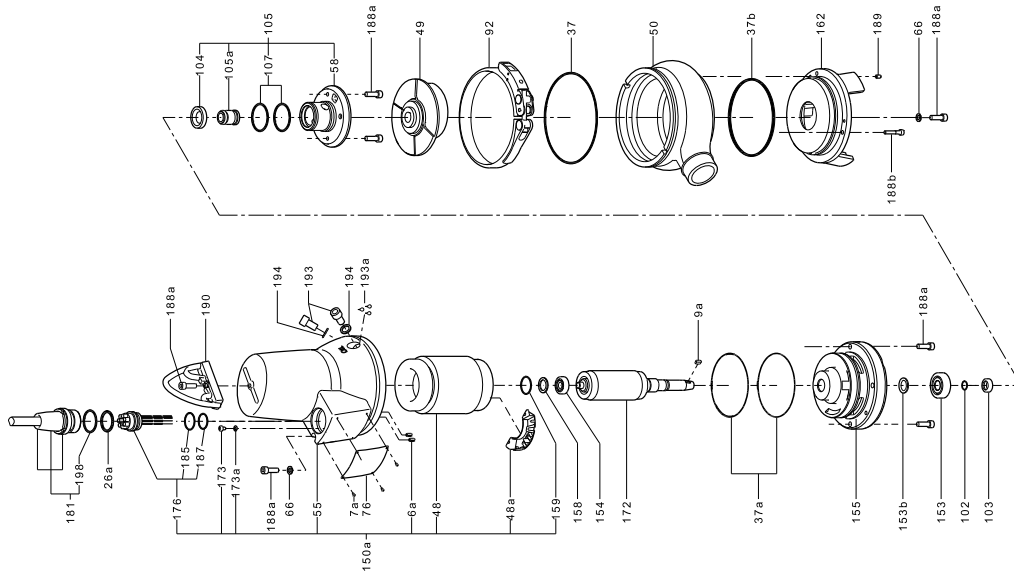

EF

TM02 7362 3009

DP 2.6 kW

TM02 7232 4506

DP 0.9, 1.5 kW

TM02 7229 3009

DP, EF