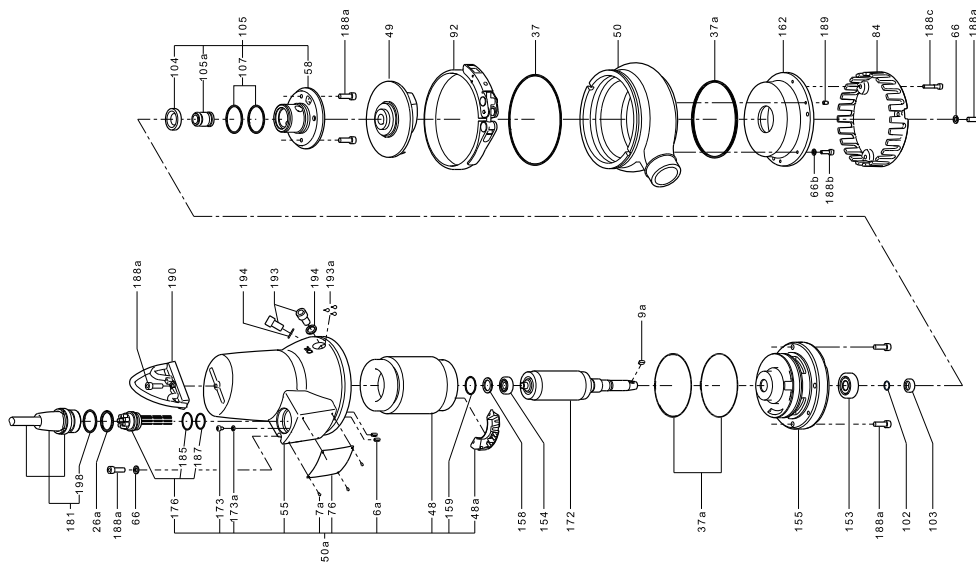

#### Sphere for hook-up

Pos.	Description	DN 50/Rp 2	
		NBR	FKM
		96592034	96657778
-	Sphere for hook-up	1	1

#### Upper guide rail holder

Pos.	Description	DN 65/80
		Kit No
		96592037
-	Upper guide rail holder	1

EF

TM02 7362 3009

DP 2.6 kW

TM02 7232 4506

DP 0.9, 1.5 kW

TM02 7229 3009

DP, EF

**Bearing**

Pos.	Description	Frame	A	B/C
		Kit No	98682345	96690707
153	Bearing		1	1
154	Bearing		1	1

**Cable**

Pos.	Description	Length Type	10		15		20		25	
			Standard	Ex	Standard	Ex	Standard	Ex	Standard	Ex
181	Cable		96591649	96689976	96659473	96689977	96591660	96689978	96689953	96689979