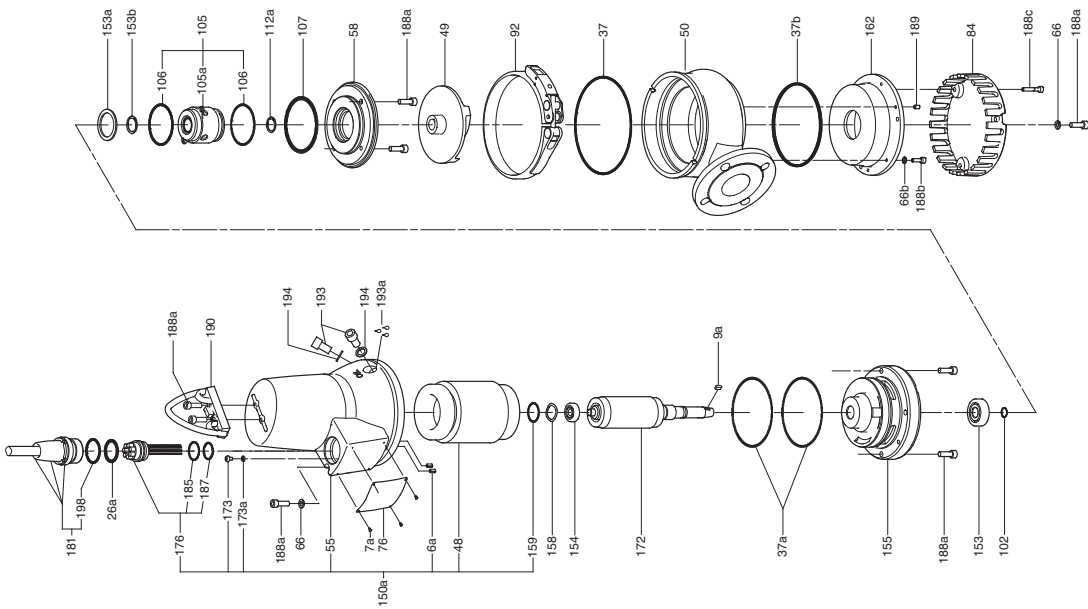

#### Sphere for hook-up

Pos.	Description	DN 50/Rp 2	
		NBR	FKM
		96592034	96657778
-	Sphere for hook-up	1	1

DP, EF

**Bearing**

Pos.	Description	Frame	A	B/C
		Kit No	98682345	96690707
153	Bearing		1	1
154	Bearing		1	1

**Cable**

Pos.	Description	Length Type	10		15		20		25	
			Standard	Ex	Standard	Ex	Standard	Ex	Standard	Ex
181	Cable		96591649	96689976	96659473	96689977	96591660	96689978	96689953	96689979

**Guide shoe**

Pos.	Description	DN 65				DN 65/80			
		NBR		FKM		NBR		FKM	
		Kit No	96692327	96692330	96692331	96692332			
-	Rubber seal for guide shoe	1	1	1	1				
-	Guide shoe	1	1	1	1				

**Lifting bracket**

Pos.	Description	Frame	A	B/C
		Kit No	96690420	96690428
188a	Screw		1	2
190	Lifting bracket		1	1

EF

TM02 7362 3009

DP 2.6 kW

TM02 7232 4506

DP 0.9, 1.5 kW

TM02 7229 3009