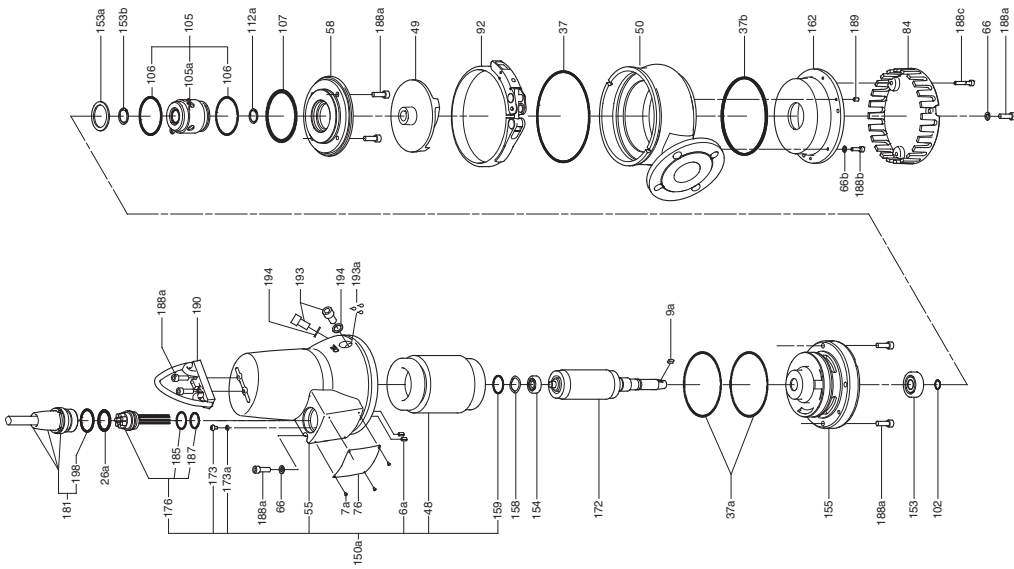

#### Sphere for hook-up

Pos.	Description	DN 50/Rp 2	
		NBR	FKM
		96592034	96657778
-	Sphere for hook-up	1	1

#### Upper guide rail holder

Pos.	Description	DN 65/80
		Kit No
		96592037
-	Upper guide rail holder	1

EF

TM02 7362 3009

DP 2.6 kW

TM02 7232 4506

DP 0.9, 1.5 kW

TM02 7229 3009

DP, EF

**Bearing**

Pos.	Description	Frame	A	B/C
		Kit No	98682345	96690707
153	Bearing		1	1
154	Bearing		1	1

**Cable**

Pos.	Description	Length Type	10		15		20		25	
			Standard	Ex	Standard	Ex	Standard	Ex	Standard	Ex
181	Cable		96591649	96689976	96659473	96689977	96591660	96689978	96689953	96689979