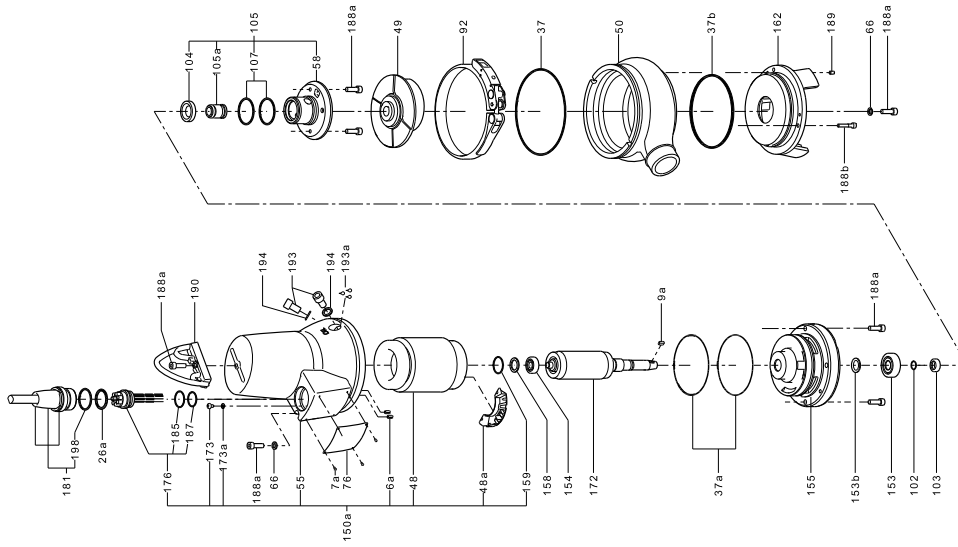

EF

TM02 7362 3009